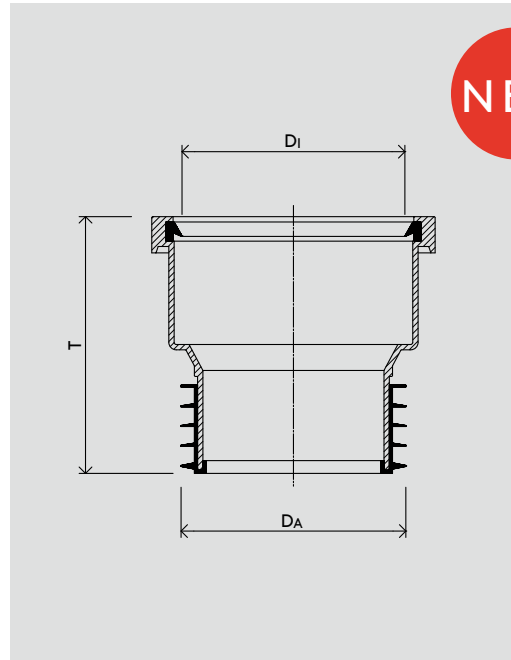

# Accessories Flat Roof/Installation Parts

## b/s/t Pipe Connector

Pipe coupling with ribbed seal for connecting DN 100 pipe to rainwater downpipe Ø 100 mm

Specification ← Material  
PP

Suitable for  
Coupling DN100 pipes to Ø 100 mm pipes

Including EPDM sealing ring and EPDM  
ribbed anti-backflow seal

WG 4995 ←	Nominal Width	Product No.	$D_A \varnothing$ [mm]	$D_1 \varnothing$ [mm]	T [mm]
	DN 100	198-100	97-103	110	120.5